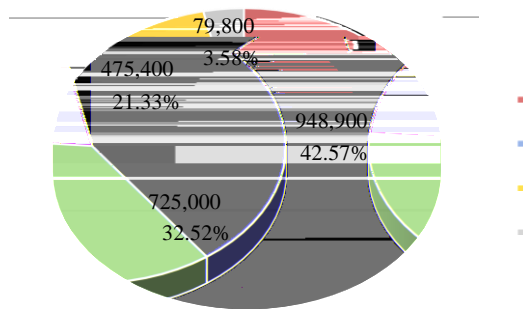

2016-2025f

2023