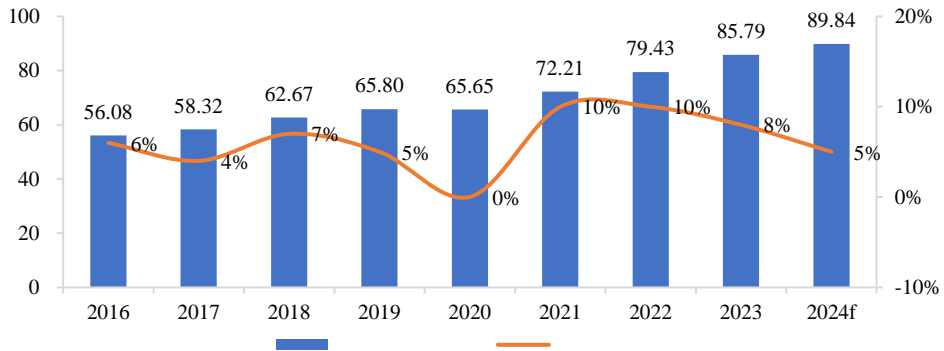

# RIEGLER

*reach. New Height. Ever.*

---

.....	4
.....	5
.....	7
.....	23
.....	25
.....	28
.....	41
.....	44
.....	45
.....	46

---

		2024 1 1 2024 6 30
CMEC		California Manufacturing and Engineering Co., LLC
Magni		Magni Telescopic Handlers S.R.L.
IPAF		International Powered Access Federation
IAPA		International Awards for Powered Access

2023

2016-2025f

2016-2024f

2016-2025f

2016-2024f

---

---

---