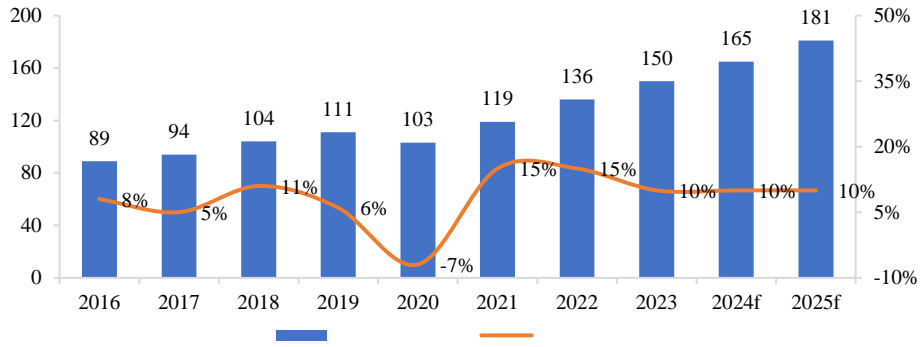

# RIEGLER

*reach. New Height. Ever.*

---

.....	4
.....	5
.....	7
.....	23
.....	25
.....	28
.....	41
.....	44
.....	45
.....	46

---

		2024 1 1 2024 6 30
CMEC		California Manufacturing and Engineering Co., LLC
Magni		Magni Telescopic Handlers S.R.L.
IPAF		International Powered Access Federation
IAPA		International Awards for Powered Access

2023

2016-2025f

2016-2024f

2016-2025f

2016-2024f

---

---

---